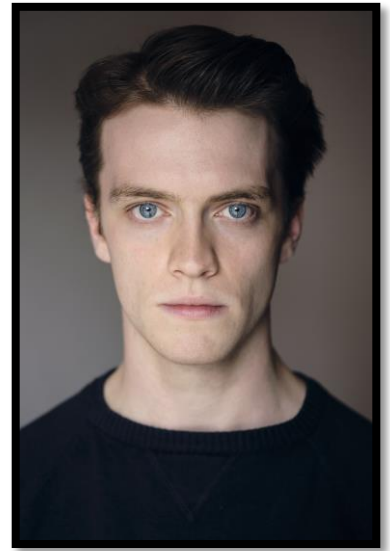

BILLY GUNNION

Height: 5'8"

Hair: Light Brown

Eyes: Blue

Voice: Tenor

LAMDA

Seymour Krelborn
Shepherd's Son/Dion
Capt. Markinson
Sebastian
Ray
Boy
Gabe
Konstantin
Constant
Duke Caraffa
Maltby
Steve

Little Shop of Horrors
The Winter's Tale
A Few Good Men
The Tempest
Some Voices
A Case: I Hate and I Love
Next To Normal
The Seagull
The Provok'd Wife
Love's Sacrifice
Dark River
Other Hands

Josh Seymour
Amelia Sears
Marieke Audsley
James Kerr
Helena Lymbery
Chino Odimba/Miranda Cromwell
Karoline Gable
Gretchen Egolf
Emily Jenkins
Rodney Cottier
Penny Cherns
Jenny Lipman

Other Experience

Chorus *Medea*
Felix Greenberg *Hamlin*
Danny *Spur of the Moment*
Reverend Hale *The Crucible*

Andy Newman, Edinburgh Fringe
Festival 2016
Rachel Brogan, BYFA
Andy Newman, Edinburgh Fringe
Festival 2015
Rick Bithell, Troublehouse Theatre,
2017

SKILLS

Dialects

Durham [Native], General American*, North Dublin*, RP*, Edinburgh*, Sheffield,
Glasgow, OP, Geordie, Preston