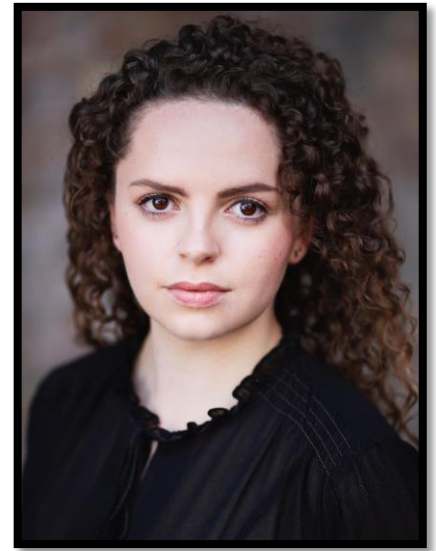

ELINOR PEREGRIN

Height: 5'3"

Hair: Brown

Eyes: Brown

Voice: Mezzo-Soprano

LAMDA

Rachel
Malvolia
Anna Petrovna
Lady Fidget
The Duchess
Kitty

Consent
Twelfth Night
Wild Honey
The Country Wife
The Duchess of Malfi
Consent

Elayce Ismail
Robert Price
Vik Sivalingam
Beth Vyse
James Kerr
Penny Cherns

Professional Theatre, TV, Film & Radio

Musician

Emilia

Nicole Charles, Shakespeare's Globe

Other Experience

Child Soldier

Burnt By The Sun

Joseph Blatchley, Guildhall School of Music and Drama

Marching Band Leader

Observe How Tiredness Defeats The Thought

Pablo Gisbert & Tanya Beyeler, El Conde de Torrefiel, BE FESTIVAL

Actor-musician

The Maiden's War