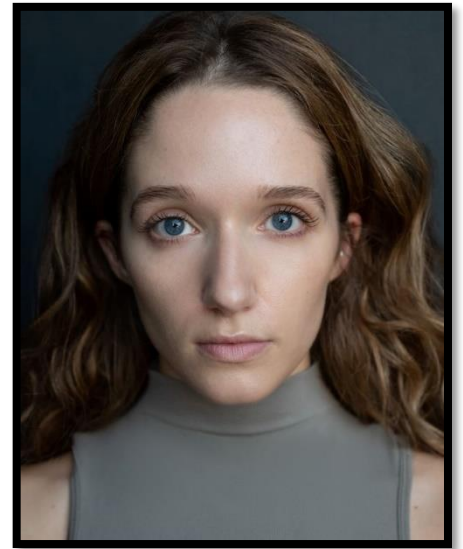

LAURA PRENDERGAST

Height: 5'3"

Hair: Light Brown

Eyes: Blue

Voice: Mezzo Soprano, F3-C6

Eligible to work in the UK and EU

LAMDA

Morholt, Love Spotter
Private Alison Cormack
Nurse, Lady with Rash,
Scared Friender

Curio, Sea Captain, Officer,
Priest, Cupid

Anfisa

Fianna

Duke Vincentio

Girl with Handbag

Carrie

Tristan & Yseult

Close Quarters

The Scar Test

Twelfth Night

Three Sisters

Crocodile Fever

Measure For Measure

Rage

Lifelines – radio play

Matt Wilde