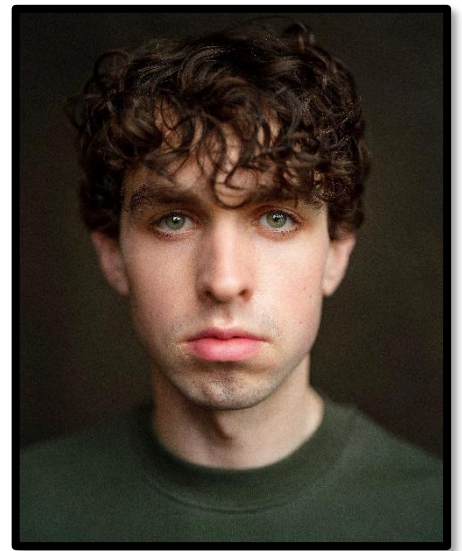

ALEX FARRELL

He/Him

British Actors' Equity

Height: 5'10"

Eyes: Green

Hair: Brown

Voice: Tenor F#2 - b5

Eligible to work in the UK

LAMDA

Oberon / Theseus
Firs
Erpingham
Eddie
Talthybius

A Midsummer Night's Dream
The Cherry Orchard
The Erpingham Camp
A View from The Bridge
The Trojan Women

Victoria Gartner
Peter Bramley
Oliver Dawe
Anna Barkan
Micaela Miranda & Ioli Filippakopoulou

Professional TV

Cabaret Attendee

The Irregulars

Weronika Tofiliska, Netflix

Other Experience

Various

LIPA 4:19 Annual Summer Production
[2013 – 2019]

LIPA 4:19