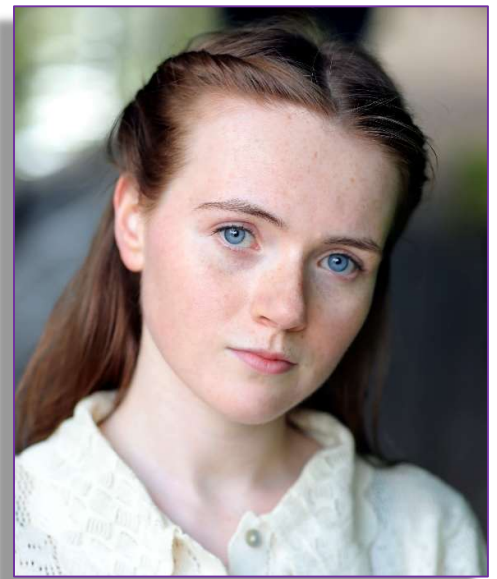

ALECOE HAUGHEY

She/Her

Height: 5'6"

Eyes: Light Blue

Hair: Light Brown/
Ginger

Voice: E3-B flat 5 [belt C]

Eligible to Work
UK EU

LAMDA