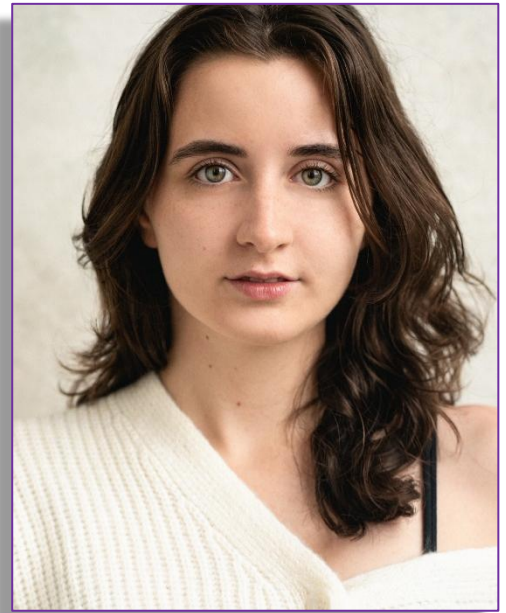

EMILY DOYE

She/Her

Height: 5'4"

Eyes: Green

Hair: Dark Brown

Voice: Mezzo Soprano [F3-Eb6/Belt F#5]

Disability: Learning/Cognitive Impairments

Eligible to Work

UK

Equity

LAMDA

Nigel/Dormouse

Alice by Heart

Alessandra Davison

Professional Theatre, TV, Film & Radio

Hunsford Maid

Pride and Prejudice

Euros Lynn/Netflix

Other

Mel

Party

Medway Little Theatre, Duncan Rand 1 Act Play Festival

Gertrude

Cinderella

The Whitstable Playhouse

Julia

A Murder is Announced

The Whitstable Playhouse

Freya Goose

Mother Goode

The Whitstable Playhouse

Jenny Trewlany

Treasure Island

The Whitstable Playhouse

Ensemble

Singin' in the Rain

The Alexander Theatre

SKILLS

Accents

Kent [native], Southern RP, General American

Dance

Ballet [Skilled, NATD Teaching Associate], Contemporary, Jazz [skilled], Lyrical, Modern, Musical Theatre [highly skilled], Tap, [skilled]

Driving

Manual Car Driving Licence, Manual Car Driving Licence [UK, Clean]

Music

Singing [general] [highly skilled]

Other

Directing, Movement

TRAINING & AWARDS

LAMDA, MA Musical Theatre, 2025-2026

BA Musical Theatre Triple Threat, 1st Class Hons, University of Chichester