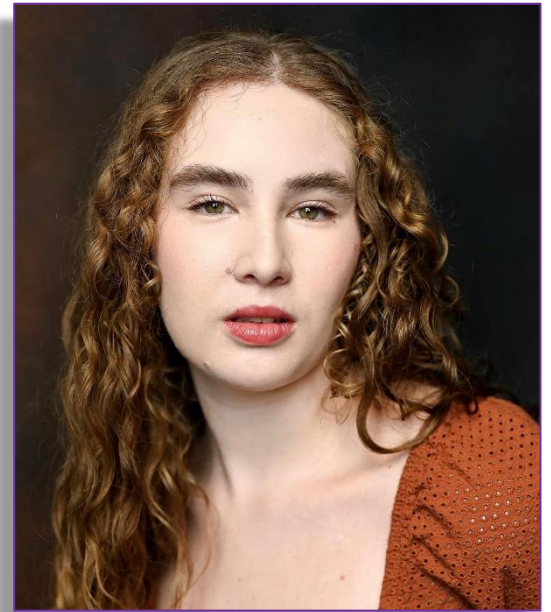

JESSICA JACKSON

She/Her

Height: 5'4"

Eyes: Blue-Green

Hair: Blonde-Medium

Voice: Soprano [F#3-D#6]

Disability: Neurodivergent

Eligible to Work

EU

UK [pending Graduate Visa]

Canada

LAMDA

Mock Mock Mock Mock
Turtle/Knave of Spades

Alice by Heart

Alessandra Davison

Other