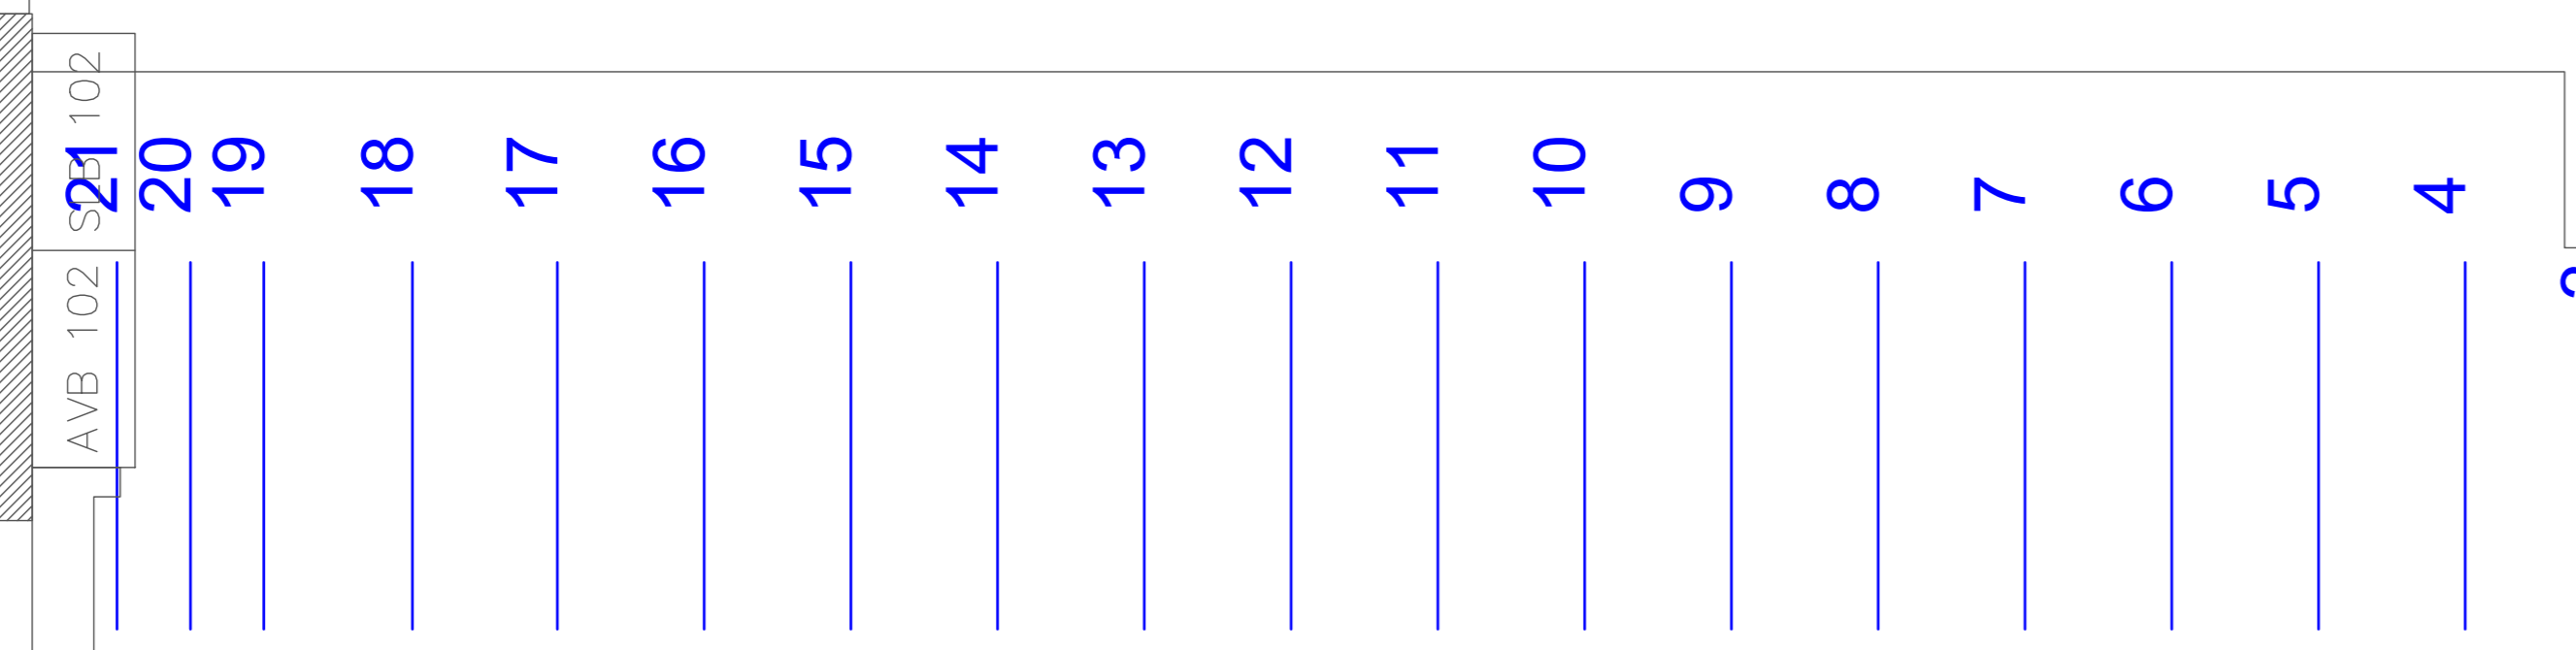

NOTES

LAYER KEY	
CENTER LINE	(Red line)
FLYS	(Blue lines)
TRAPS	(Green lines)
SEATS	(Cyan lines)

DESIGNER
...

SHOW
...

TITLE
Sainsbury Ground Plan

SCALE AT A0	1:25	SET	...
DRAWN BY	Milo T McGrath	DATE	00.00.00

GOODSLIFT

VISITING CM OFFICE

SM KITCHEN

FLY CAGE

FLY FLOOR
HEIGHT UNDER FLY FLOOR +6400

SOUND STORE

LX STORE

FLY FLOOR
HEIGHT UNDER FLY FLOOR +6400

AVB 102

SLB 101
AVB 101

SLB 104
AVB 104

SLB 103
AVB 103

MOVABLE FORMER TOP

MOVABLE HEADER